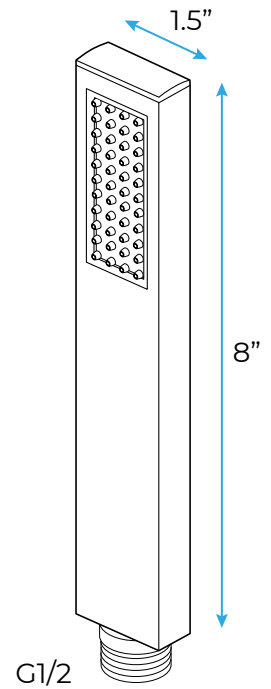

CHROME POLISHED LED MUSICAL THERMOSTATIC RECESSED CEILING MOUNT RAINFALL SHOWER SYSTEM WITH HAND SHOWER SPECIFICATIONS

Shower Head

- Shower Head Functions: Rainfall, Bubble, Mist
- Shower Panel /Hose Material: 304 Stainless Steel
- Showerheads Install: Embedded Ceiling Mounted
- Concealed Mixer Install: Wall-Mounted
- Shower Accessories Material: Brass
- LED Light: Need to Connect Power
- Shower Hose Length: 1.5M
- Power: 100V~240V Alternating Current (AC)
- LED Colors: 7 Colors
- Water Flow: 16L/min~28L/min
- Music: Need Bluetooth

All dimensions and specifications are nominal and may vary. Use actual products for accuracy in critical situations.

Shower Mixer

All Function can be used at the same time.

Hand Shower

Flow Rate: 2.0 GPM / 7.6 LPM