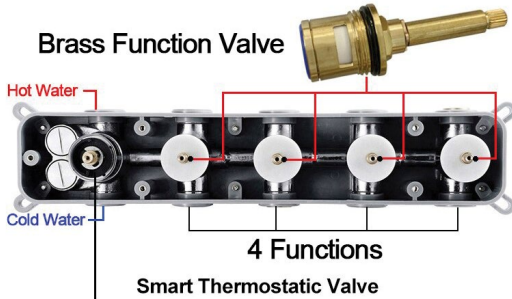

CHROME POLISHED LED MUSICAL THERMOSTATIC RECESSED CEILING MOUNT RAINFALL SHOWER SYSTEM WITH HAND SHOWER SPECIFICATIONS

Shower Head

- Shower Head Functions: Rainfall, Bubble, Mist
- Shower Panel /Hose Material: 304 Stainless Steel
- Showerheads Install: Embedded Ceiling Mounted
- Concealed Mixer Install: Wall-Mounted
- Shower Accessories Material: Brass
- LED Light: Need to Connect Power
- Shower Hose Length: 1.5M
- Power: 100V~240V Alternating Current (AC)
- LED Colors: 7 Colors
- Water Flow: 16L/min~28L/min
- Music: Need Bluetooth

Product shown is only for installation display purpose

Touch Panel Control

- Turn On/Off Control
- MANUAL MODE Total 64 colors
- Auto mode setting
- AUTO MODE Total 11 Auto mode
- Set the speed of color change, fast/slow

All dimensions and specifications are nominal and may vary. Use actual products for accuracy in critical situations.

Shower Mixer

All Function can be used at the same time.

Hand Shower

Flow Rate: 2.0 GPM / 7.6 LPM