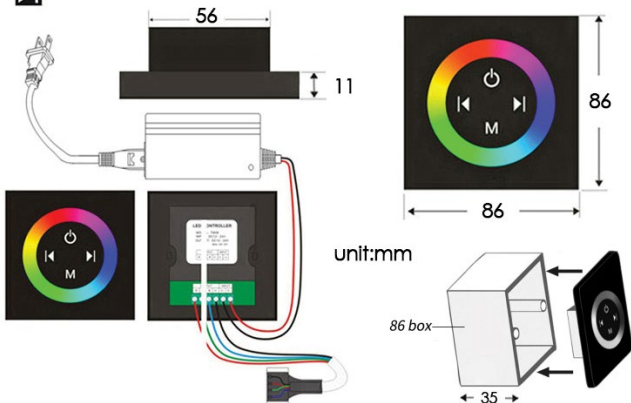

CHROME POLISHED LED MUSICAL THERMOSTATIC RECESSED CEILING MOUNT RAINFALL SHOWER SYSTEM WITH HAND SHOWER SPECIFICATIONS

Shower Head

- Shower Head Functions: Rainfall, Bubble, Mist
- Shower Panel /Hose Material: 304 Stainless Steel
- Showerheads Install: Embedded Ceiling Mounted
- Concealed Mixer Install: Wall-Mounted
- Shower Accessories Material: Brass
- LED Light: Need to Connect Power
- Shower Hose Length: 1.5M
- Power: 100V~240V Alternating Current (AC)
- LED Colors: 7 Colors
- Water Flow: 16L/min~28L/min
- Music: Need Bluetooth

Product shown is only for installation display purpose

Touch Panel Control

- Turn On/Off Control
- MANUAL MODE Total 64 colors
- Auto mode setting
- AUTO MODE Total 11 Auto mode
- Set the speed of color change, fast/slow

All dimensions and specifications are nominal and may vary. Use actual products for accuracy in critical situations.

Shower Mixer

All Function can be used at the same time.

Hand Shower

Flow Rate: 2.0 GPM / 7.6 LPM