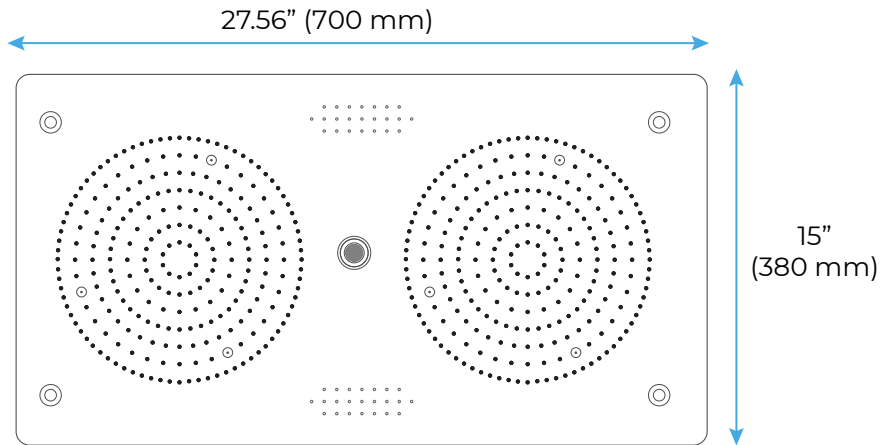

CHROME POLISHED LED MUSICAL THERMOSTATIC RECESSED CEILING MOUNT RAINFALL SHOWER SYSTEM WITH HAND SHOWER SPECIFICATIONS

Shower Head

- Shower Head Functions: Rainfall, Bubble, Mist
- Shower Panel /Hose Material: 304 Stainless Steel
- Showerheads Install: Embedded Ceiling Mounted
- Concealed Mixer Install: Wall-Mounted
- Shower Accessories Material: Brass
- LED Light: Need to Connect Power
- Shower Hose Length: 1.5M
- Power: 100V~240V Alternating Current (AC)
- LED Colors: 7 Colors
- Water Flow: 16L/min~28L/min
- Music: Need Bluetooth

Product shown is only for installation display purpose

Touch Panel Control

- Turn On/Off Control
- MANUAL MODE Total 64 colors
- Auto mode setting
- AUTO MODE Total 11 Auto mode
- Set the speed of color change, fast/slow

All dimensions and specifications are nominal and may vary. Use actual products for accuracy in critical situations.

Shower Mixer

All Function can be used at the same time.

Hand Shower

Flow Rate: 2.0 GPM / 7.6 LPM