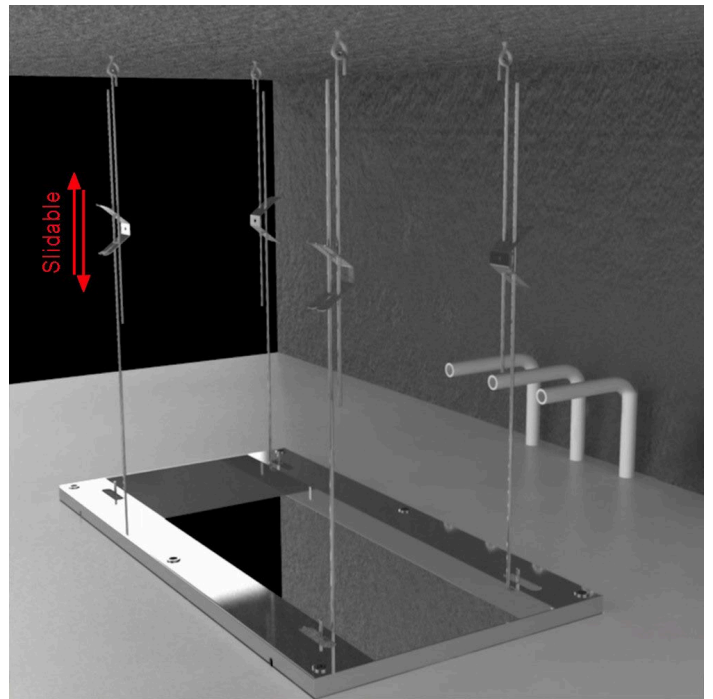

CHROME POLISHED LED MUSICAL THERMOSTATIC RECESSED CEILING MOUNT RAINFALL SHOWER SYSTEM WITH HAND SHOWER SPECIFICATIONS

Shower Head

- Shower Head Functions: Rainfall, Bubble, Mist
- Shower Panel /Hose Material: 304 Stainless Steel
- Showerheads Install: Embedded Ceiling Mounted
- Concealed Mixer Install: Wall-Mounted
- Shower Accessories Material: Brass
- LED Light: Need to Connect Power
- Shower Hose Length: 1.5M
- Power: 100V~240V Alternating Current (AC)
- LED Colors: 7 Colors
- Water Flow: 16L/min~28L/min
- Music: Need Bluetooth

Product shown is only for installation display purpose

Touch Panel Control

- Turn On/Off Control
- MANUAL MODE Total 64 colors
- Auto mode setting
- AUTO MODE Total 11 Auto mode
- Set the speed of color change, fast/slow

All dimensions and specifications are nominal and may vary. Use actual products for accuracy in critical situations.

Shower Mixer

All Function can be used at the same time.

Hand Shower

Flow Rate: 2.0 GPM / 7.6 LPM

Shower Mixer Connections